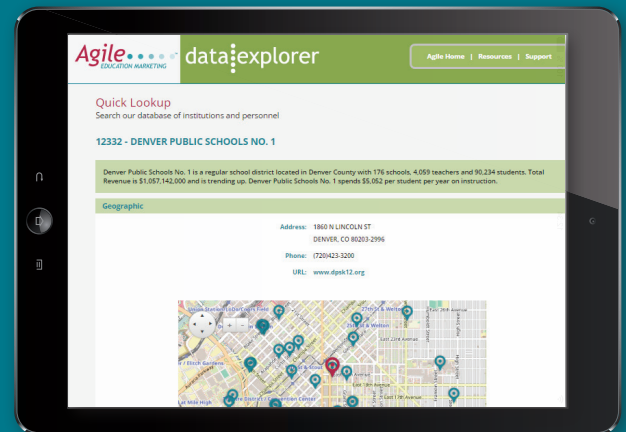

Data Explorer is the most robust, flexible and cost-effective option to search, analyze and use early childhood, K-12 and higher education data. Data Explorer:

- Provides access to up-to-date contact and demographic information.
- Is customized to fit your specific needs.
- Is accessible online and on mobile devices.
- Provides options for individual and corporate subscriptions.

Data Explorer is available in a variety of subscription models. For more information and to schedule a demo, please call 866.783.0241.

www.agile-ed.com

Select and generate marketing lists for download. Create custom reports based on key demographics for sales prospecting, market research, lead generation, and much more.