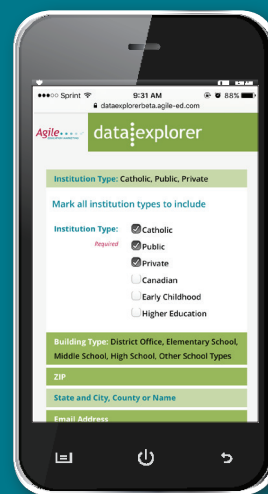

Data Explorer is the most robust, flexible and cost-effective option to search, analyze and use early childhood, K-12 and higher education data. Data Explorer:

- Provides access to up-to-date contact and demographic information.
- Is customized to fit your specific needs.
- Is accessible online and on mobile devices.
- Provides options for individual and corporate subscriptions.

Data Explorer is available in a variety of subscription models. For more information and to schedule a demo, please call 866.783.0241.

www.agile-ed.com

Select and generate marketing lists for download. Create custom reports based on key demographics for sales prospecting, market research, lead generation, and much more.

Conduct a fast and easy search of institutions and personnel for contact information, location information and more.

Access Data Explorer via mobile devices for quick contact discovery.