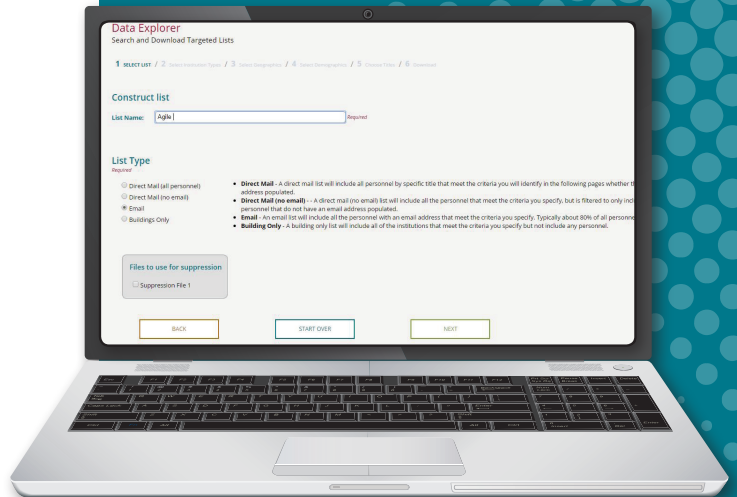

Select and generate marketing lists for download. Create custom reports based on key demographics for sales prospecting, market research, lead generation, and much more.